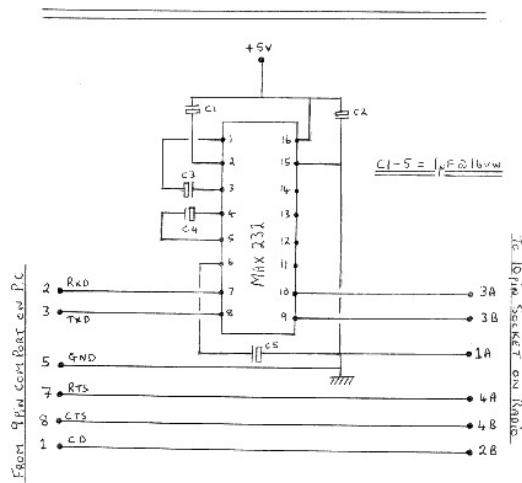

Yaesu Md 200 Service Full Windows Serial Activator

MIDLAND 70-1336 PROGRAMMING INFO

DOWNLOAD: <https://tinurli.com/2a1lq5>

Download

0b01ecef03

Related links:

- <http://telegra.ph/Solo-De-Concours-Rabaud-12-01>
- <https://vytjazhenie437.wixsite.com/laycoppergma/post/disebirds-anna-and-nelly-swordfighting-12-license-cracked-utorrent-pro>
- <https://wakelet.com/wake/LHKFGLwDdr5WCsKZMGcH>