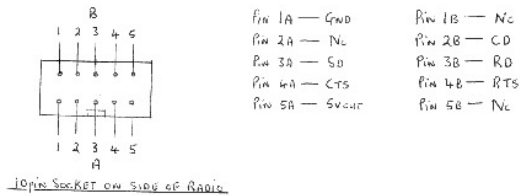

Yaesu Md 200 Service Full Windows Serial Activator

MIDLAND 70-1336 PROGRAMMING INFO

DOWNLOAD: <https://tinurli.com/2a1lq5>

Download

0b01ecef03

Related links:

- <http://telegra.ph/Solo-De-Concours-Rabaud-12-01>
- <https://vytjazhenie437.wixsite.com/laycoppergma/post/disebirds-anna-and-nelly-swordfighting-12-license-cracked-utorrent-pro>
- <https://wakelet.com/wake/LHKFGLwDdr5WCsKZMGcH>