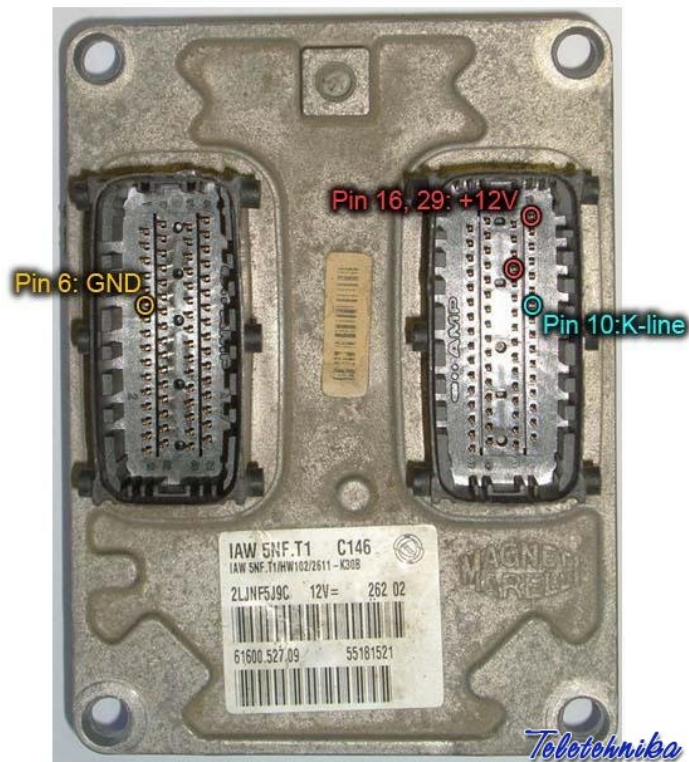

Bosch Motronic Me73h4 Pinout Diagram

IAW MARELLI 5NF FIAT

DOWNLOAD: <https://tinurli.com/2a0sob>

0b01ecef03

<https://assets.pinshape.com/uploads/image/file/457260/filanse.html>

<https://coub.com/stories/1291715-hyperx-wallpapers-posted-by-ethan-anderson>
<https://assets.pinshape.com/uploads/image/file/457259/quijamm.html>