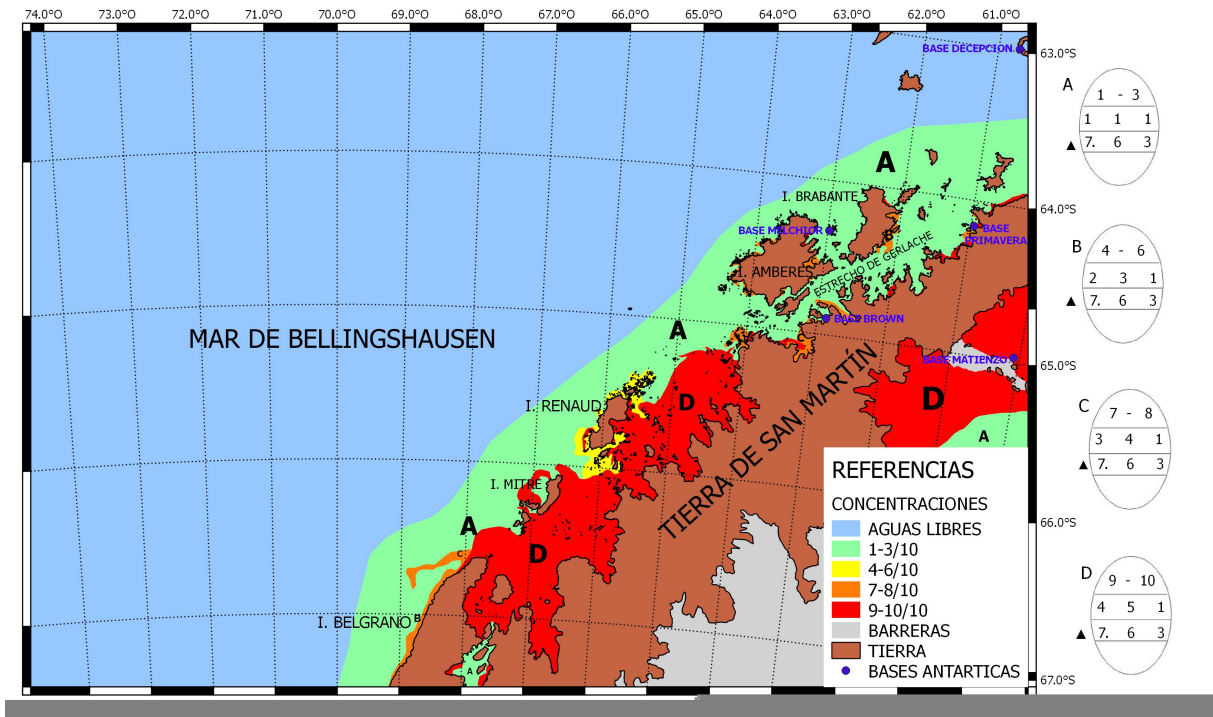

Midnight Flight Online Gratuito

DEPARTAMENTO METEOROLOGÍA
CARTA DE HIELO
ZONA 4: Canales hasta Isla Belgrano
FECHA DE ANÁLISIS: 30/11/2021

DOWNLOAD: <https://bytily.com/29zum>

2957c398a2

Related links:

<https://earatrecve.shopinfo.jp/posts/24393840>
<https://seesaawiki.jp/ticrygendcnic/d/Kindle Paperwhite Format Fb2 Reader>
<https://wakelet.com/wake/g1x2KdKp8agZOov3jtJzz>
<http://tenrawenfe.unblog.fr/2021/12/01/fixed-matlab-13-full-version-free-download/>
<https://assets.pinshape.com/uploads/image/file/451663/Mirage-full-movie-in-italian-720p.html>