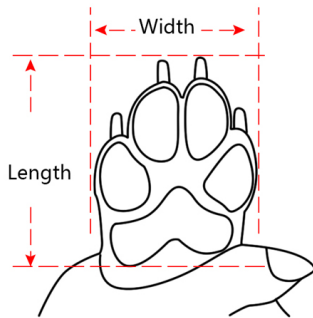

SecureZIP 12.1

SIZE CHART

NOTE: Please measure your pets feet before ordering

How to measure:

1. Place the paw on a piece of paper and press down on the top, mimicking how the paw spreads when the dog is walking.
 2. For length mark from the longest toenail to the back of the paw.
 3. For width mark the widest of the paw left to right.
 4. Choose the correct size according to the size chart, the width of the paw should be smaller than the dog shoes size.
- Loose shoes might fall off, any problems, please contact us firstly.

size	length	width	Recommended weight
1	1.4 inch	1.1 inch	1.1-7.6 lbs
2	1.6 inch	1.3 inch	7.7-12.0 lbs
3	1.7 inch	1.5 inch	12.1-17.5 lbs
4	1.9 inch	1.7 inch	17.6-23.0 lbs
5	2.1 inch	1.9 inch	23.1-27.6 lbs