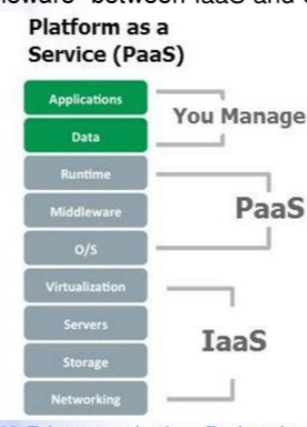

NIST - Platform as a Service (PaaS)

Delivery Model

- Provides a software platform on which developers can build their own applications and host them
- Provides middleware-style services such as database and component services for use by applications
- Applications do not need to worry about the scalability of the underlying platform
- Fundamentally it acts as "Middleware" between IaaS and SaaS services

Examples

- Google AppEngine
- Amazon EC2 WaveMaker
- Database tools & software

51

SYSC 4700, Telecommunications Engineering

March 29th, 2017

DOWNLOAD: <https://imurli.com/29z9u>

Download from Download.com

2957c398a2