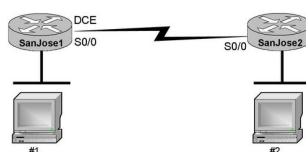

Download Fluke Network Inspector 5.0

CISCO NETWORKING ACADEMY PROGRAM

Lab 7.1.9b Introduction to Fluke Protocol Inspector

Objective

Background / Preparation

Step 1 Cable the lab as shown in the diagram

Note: This is exactly the same lab configuration as the Network Inspector lab.

Configure the workstations as follows, which is the same as the NI lab:

Host #1	Host #2
IP Address: 192.168.1.10	IP Address: 192.168.2.10

DOWNLOAD: <https://tinurli.com/29qg4d>