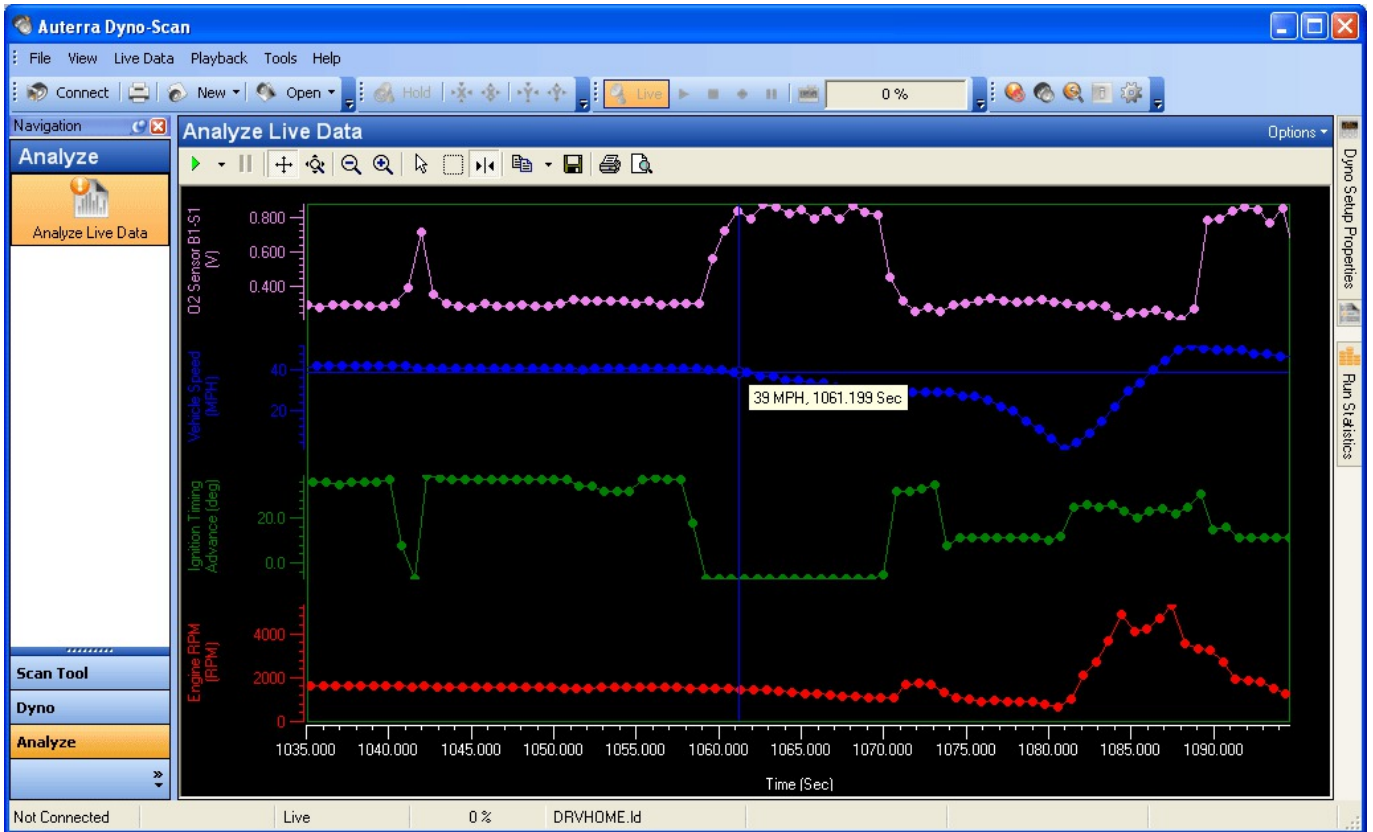

Scan Tool Companion Diagnostic Training Software.zip

DOWNLOAD: <https://tinurli.com/29afmx>

a9c2e16639

Related links:

[CRACK Sage-Peachtree-Complete-2009-FAS-Crystal-Reports](#)  
[7 Hours To Go Full Movie Hd 1080p Blu-ray Tamil Movie](#)

---

[Decaci Pavlove Ulice Ceo Film Na Srpskom Download 48](#)  
[Ariel Pink Pom Pom Rar](#)  
[Alessi Brothers - Long Time Frie](#)  
[Sha 256 Cloud Mining Calculator Gpu Vs Cpu Illustrator](#)  
[Simplifying the Complex](#)  
[Ruskin Bond Poetry.pdf](#)  
[Spider-Man sub download](#)  
[3 A.M. 2 Full Movie In Hindi 720p Torrent](#)