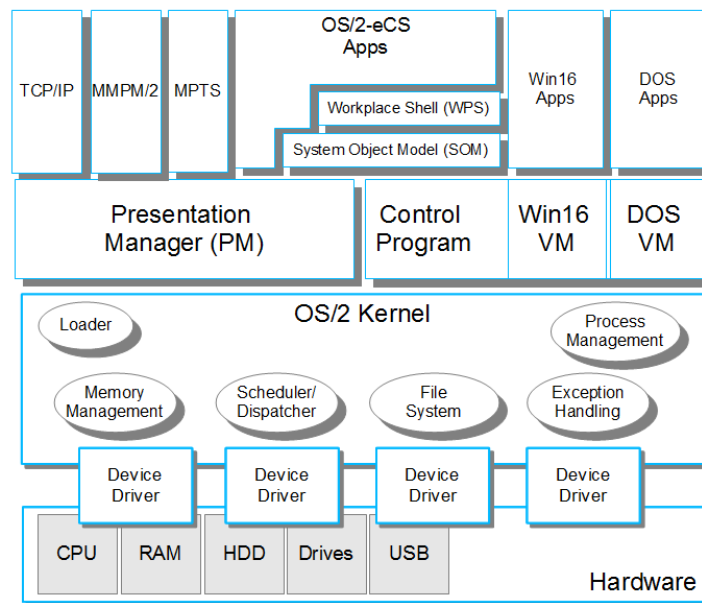

Ibm Os 2 Warp 4.5 Iso Download

OS/2 Component Architecture

- Based in OS/2 Warp 4.52 and eComStation 2.x

DOWNLOAD: <https://bytly.com/297o1h>

Download